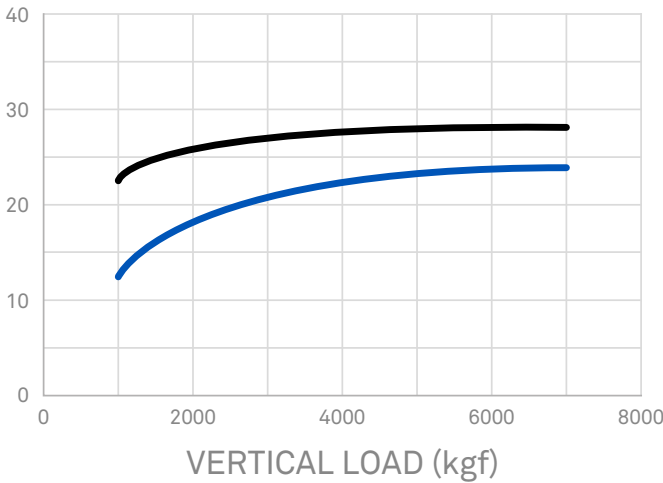

REUSABLE WHEEL

- Provides lower cost per hour and quicker installation

HAULER STEPPED TREAD DESIGN

- Provides excellent cleanout for improved off-road traction

| TIRE SIZE | RIM SIZE | ACTUAL TIRE DIMENSIONS | | | HEEL | | LOAD CAPACITY [kg] [lb] | | | | | | |
|--------------------|----------|------------------------|----------------|--------------------|--------|-------|-----------------------------|----------------|----------------|----------------|--------------|---------------|----------------|
| | | | | | | | Counterbalanced lift trucks | | | Other vehicles | | | Static |
| | | O.D. [mm] [in] | O.W. [mm] [in] | O.T.D. [mm] [32nd] | Normal | Quick | Load wheel | | Steering wheel | | | | |
| | | | | | | | 15 km/h 9 mph | 25 km/h 16 mph | | 25 km/h 16 mph | 6 km/h 4 mph | 10 km/h 6 mph | 25 km/h 16 mph |
| 31x10-20 (10-16.5) | 7.50 | 781 | 237 | 33 | - | ■ | - | 4030 | 3100 | 4030 | 3660 | 3100 | 4680 |
| | | 30.7 | 9.3 | 42 | - | ■ | - | 8885 | 6835 | 8900 | 8100 | 6850 | 10350 |
| 33x12-20 (12-16.5) | 7.50 | 831 | 287 | 40 | - | ■ | - | 5200 | 4000 | 5200 | 4720 | 4000 | 6040 |
| | | 32.7 | 11.3 | 50 | - | ■ | - | 11465 | 8820 | 11500 | 10400 | 8850 | 13350 |
| 36x14-20 (14-17.5) | 7.50 | 910 | 320 | 43 | - | ■ | - | 6175 | 4750 | 6175 | 5605 | 4750 | 7175 |
| | | 35.8 | 12.6 | 54 | - | ■ | - | 13650 | 10500 | 13650 | 12350 | 10500 | 15850 |

33x12-20 7.50 SKS 782S

The Camso SKS 782S is a full-sized solid skidsteer tire solution that maintains original equipment dimensions and **improves stability**.

■ CONTACT LENGTH (cm) ■ CONTACT WIDTH (cm)